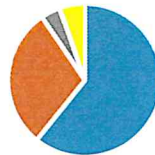

Standardbred	
Foal	3
Mare	0
Stallion	0
TOTAL	3

Paint	
Foal	9
Mare	0
Stallion	0
TOTAL	9

2020 Totals by Breed	
Quarter Horses	67
Thoroughbreds	33
Standardbred	3
Paint	9
TOTAL	112

2020 Type	
Mares	31
Stallions	4
Foals	77
TOTAL	112

TOTAL REGISTRATIONS FOR 2020 = 112

Breeds 2018

■ Quarter Horses ■ Thoroughbreds
■ Standardbred ■ Paint

Breeds 2019

■ Quarter Horses ■ Thoroughbreds
■ Standardbred ■ Paint

Breeds 2020

■ Quarter Horses ■ Thoroughbreds
■ Standardbred ■ Paint