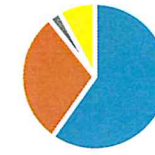

Standardbred	
Foal	3
Mare	0
Stallion	0
TOTAL	3

Paint	
Foal	9
Mare	0
Stallion	0
TOTAL	9

2020 Totals by Breed	
Quarter Horses	67
Thoroughbreds	33
Standardbred	3
Paint	9
TOTAL	112

2020 Type	
Mares	31
Stallions	4
Foals	77
TOTAL	112

TOTAL REGISTRATIONS FOR 2020 = 112

Breeds 2018

■ Quarter Horses ■ Thoroughbreds
■ Standardbred ■ Paint

Breeds 2019

■ Quarter Horses ■ Thoroughbreds
■ Standardbred ■ Paint

Breeds 2020

■ Quarter Horses ■ Thoroughbreds
■ Standardbred ■ Paint