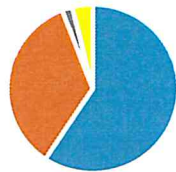

2019 Type	
Mares	43
Stallions	6
Foals	99
TOTAL	148

TOTAL Registrations for 2019 = 148

2020 Registration Totals

Quarter Horse	
Foal	47
Mare	19
Stallion	1
TOTAL	67

Thoroughbred	
Foal	18
Mare	12
Stallion	3
TOTAL	33

Standardbred	
Foal	3
Mare	0
Stallion	0
TOTAL	3

Paint	
Foal	9
Mare	0
Stallion	0
TOTAL	9

2020 Totals by Breed	
Quarter Horses	67
Thoroughbreds	33
Standardbred	3
Paint	9
TOTAL	112

2020 Type	
Mares	31
Stallions	4
Foals	77
TOTAL	112

TOTAL REGISTRATIONS FOR 2020 = 112

Breeds 2018

■ Quarter Horses ■ Thoroughbreds
■ Standardbred ■ Paint

Breeds 2019

■ Quarter Horses ■ Thoroughbreds
■ Standardbred ■ Paint

Breeds 2020

■ Quarter Horses ■ Thoroughbreds
■ Standardbred ■ Paint