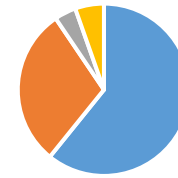

Paint	
Foal	5
Mare	3
Stallion	0
<b>TOTAL</b>	<b>8</b>

2019 Totals by Breed	
Quarter Horses	90
Thoroughbreds	44
Standardbred	6
Paint	8
<b>TOTAL</b>	<b>148</b>

2019 Type	
Mares	43
Stallions	6
Foals	99
<b>TOTAL</b>	<b>148</b>

**TOTAL Registrations for 2019 = 148**

Breeds 2017

■ Quarter Horses ■ Thoroughbreds  
■ Standard Breds ■ Paint

Breeds 2018

■ Quarter Horses ■ Thoroughbreds  
■ Standardbred ■ Paint

Breeds 2019

■ Quarter Horses ■ Thoroughbreds  
■ Standardbred ■ Paint