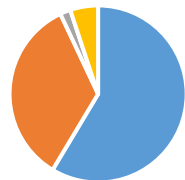

2017 Registration Totals

Quarter Horse	
Foal	67
Mare	22
Stallion	3
TOTAL	92

Thoroughbred	
Foal	33
Mare	21
Stallion	0
TOTAL	54

Standardbred	
Foal	3
Mare	0
Stallion	0
TOTAL	3

Paint	
Foal	5
Mare	2
Stallion	1
TOTAL	8

2017 Totals by Breed	
Quarter Horses	92
Thoroughbreds	54
Standardbred	3
Paint	8
TOTAL	157

2017 Type	
Mares	45
Stallions	4
Foals	108
TOTAL	157

TOTAL Registrations for 2017 = 157

2018 Registration Totals

Quarter Horse	
Foal	62
Mare	27
Stallion	3
TOTAL	92

Thoroughbred	
Foal	28
Mare	22
Stallion	4
TOTAL	54

Standardbred	
Foal	2
Mare	1
Stallion	0
TOTAL	3

Paint	
Foal	4
Mare	2
Stallion	0
TOTAL	6

2018 Totals by Breed	
Quarter Horses	92
Thoroughbreds	54
Standardbred	3
Paint	6
TOTAL	155

2018 Type	
Mares	52
Stallions	7
Foals	96
TOTAL	155

TOTAL Registrations for 2018 = 155

2019 Registration Totals

Quarter Horse	
Foal	60
Mare	25
Stallion	5
TOTAL	90

Thoroughbred	
Foal	29
Mare	14
Stallion	1
TOTAL	44

Standardbred	
Foal	5
Mare	1
Stallion	0
TOTAL	6

Paint	
Foal	5
Mare	3
Stallion	0
TOTAL	8

2019 Totals by Breed	
Quarter Horses	90
Thoroughbreds	44
Standardbred	6
Paint	8
TOTAL	148

2019 Type	
Mares	43
Stallions	6
Foals	99
TOTAL	148

TOTAL Registrations for 2019 = 148

Breeds 2017

■ Quarter Horses ■ Thoroughbreds
■ Standard Breds ■ Paint