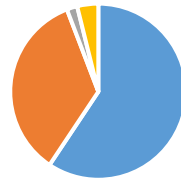

Paint	
Foal	5
Mare	3
Stallion	0
<b>TOTAL</b>	<b>8</b>

2019 Totals by Breed	
Quarter Horses	90
Thoroughbreds	44
Standardbred	6
Paint	8
<b>TOTAL</b>	<b>148</b>

2019 Type	
Mares	43
Stallions	6
Foals	99
<b>TOTAL</b>	<b>148</b>

**TOTAL Registrations for 2019 = 148**

Breeds 2017

■ Quarter Horses ■ Thoroughbreds  
■ Standard Breds ■ Paint

Breeds 2018

■ Quarter Horses ■ Thoroughbreds  
■ Standardbred ■ Paint

Breeds 2019

■ Quarter Horses ■ Thoroughbreds  
■ Standardbred ■ Paint