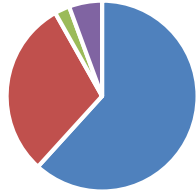

2015 Type	
Mares	66
Stallions	12
Foals	118
TOTAL	196

Total Registrations for 2015 = 196

2016 Registration TOTALS

Quarter Horse		Thoroughbred		Standard Bred		Paint	
Foal	90	Foal	32	Foal	3	Foal	6
Mare	26	Mare	14	Mare	0	Mare	0
Stallion	3	Stallion	0	Stallion	0	Stallion	1
TOTAL	119	TOTAL	46	TOTAL	3	TOTAL	7

2016 Totals by Breed	
Quarter Horses	119
Thoroughbreds	47
Standard Breds	3
Paint	7
TOTAL	176

2016 Type	
Mares	40
Stallions	5
Foals	131
TOTAL	176

Total Registrations for 2016 = 176

PIE CHARTS BY YEAR

Breeds 2014

■ Quarter Horses ■ Thoroughbreds
■ Standard Breds ■ Paint

Breeds 2015

■ Quarter Horses ■ Thoroughbreds
■ Standard Breds ■ Paint

Breeds 2016

■ Quarter Horses ■ Thoroughbreds
■ Standard Breds ■ Paint