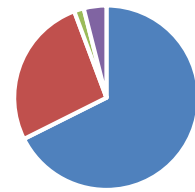

2015 Type	
Mares	66
Stallions	12
Foals	118
TOTAL	196

Total Registrations for 2015 = 196

2016 Registration TOTALS

Quarter Horse		Thoroughbred		Standard Bred		Paint	
Foal	90	Foal	32	Foal	3	Foal	6
Mare	26	Mare	14	Mare	0	Mare	0
Stallion	3	Stallion	0	Stallion	0	Stallion	1
TOTAL	119	TOTAL	46	TOTAL	3	TOTAL	7

2016 Totals by Breed	
Quarter Horses	119
Thoroughbreds	47
Standard Breds	3
Paint	7
TOTAL	176

2016 Type	
Mares	40
Stallions	5
Foals	131
TOTAL	176

Total Registrations for 2016 = 176

PIE CHARTS BY YEAR

Breeds 2014

■ Quarter Horses ■ Thoroughbreds
■ Standard Breds ■ Paint

Breeds 2015

■ Quarter Horses ■ Thoroughbreds
■ Standard Breds ■ Paint

Breeds 2016

■ Quarter Horses ■ Thoroughbreds
■ Standard Breds ■ Paint