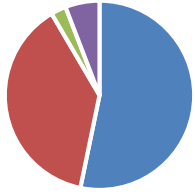

Quarter Horse		Thoroughbred		Standard Bred		Paint	
Foal	76	Foal	30	Foal	5	Foal	7
Mare	39	Mare	24	Mare	0	Mare	3
Stallion	6	Stallion	5	Stallion	0	Stallion	1
TOTAL	121	TOTAL	59	TOTAL	5	TOTAL	11

2015 Totals by Breed	
Quarter Horses	121
Thoroughbreds	59
Standard Breds	5
Paint	11
TOTAL	196

2015 Type	
Mares	66
Stallions	12
Foals	118
TOTAL	196

Total Registrations for 2015 = 196

2016 Registration TOTALS

Quarter Horse		Thoroughbred		Standard Bred		Paint	
Foal	90	Foal	32	Foal	3	Foal	6
Mare	26	Mare	14	Mare	0	Mare	0
Stallion	3	Stallion	0	Stallion	0	Stallion	1
TOTAL	119	TOTAL	46	TOTAL	3	TOTAL	7

2016 Totals by Breed	
Quarter Horses	119
Thoroughbreds	47
Standard Breds	3
Paint	7
TOTAL	176

2016 Type	
Mares	40
Stallions	5
Foals	131
TOTAL	176

Total Registrations for 2016 = 176

PIE CHARTS BY YEAR

Breeds 2014